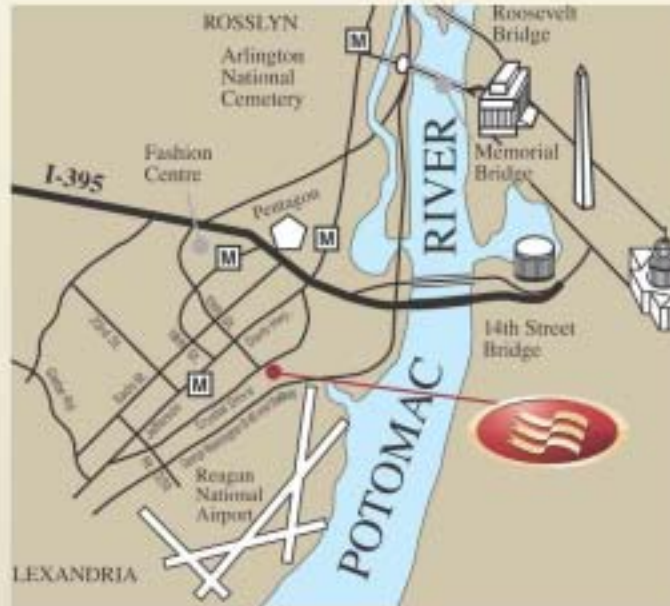

### DIRECTIONS

**From I-95 Northbound toward Washington, D.C.:** Follow I-95 to Route 1 toward National Airport and take the 15th Street exit, turn left on 15th Street. 15th Street will end at Crystal Drive. Turn left and the Crowne Plaza will be on the left.

**From I-95 Southbound:** Follow I-95 across the Woodrow Wilson Bridge to Route 1 North. Stay on Route 1 North for about 5 miles, you will pass through Alexandria and head towards Crystal City. Take the 15th Street exit and make a right onto 15th Street. 15th Street will end at Crystal Drive. Turn left and the Crowne Plaza will be on the left.

## MEMORABLE DINING

From the Veranda Café to the Potomac Bar & Grille, Pizza Hut® Express and Starbucks®, the Crowne Plaza National Airport offers an excellent collection of dining experiences.

- Fresh, Creative, Regional Cuisines
- Bountiful Buffets during weekday breakfast and lunch
- Warm Breakfast Breads, Chilled Salads and Great Sandwiches
- Pizza Hut® Pizza, fresh from the oven
- Starbucks® Coffee

## PREMIER LOCATION AND UNSURPASSED SERVICE

In a city where location is everything, the Crowne Plaza Washington National Airport is everything! Just 1/4 mile from the Washington Reagan National Airport, in the heart of Crystal City and just steps from the Pentagon, Crystal City Metro, the entire Washington Metropolitan region is at our doorstep.